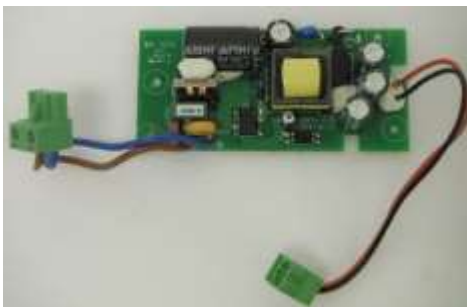

Part#IWS2305386

R13F MCX Receiver Board

Part#IWS2305387

(Does not include Display)

R13F Receiver Display

Part#IWS2305310

R06/R13 AC Power Supply

INPUT 48-230VAC OUTPUT 10VDC@1A