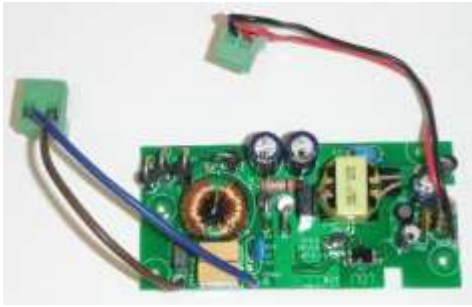

Part#IWS2305386

R13F MCX Receiver Board

Part#IWS2305387

(Does not include Display)

R13F Receiver Display

Part#IWS2305310

R06/R13 AC Power Supply

INPUT 48-230VAC OUTPUT 10VDC@1A

Part#IWS1106077

R06/R13 AC/DC Power Supply

INPUT 18-30VAC/ 8-36VDC OUTPUT 10VDC@1A

Part#IWS1106081

LR72 AC MCX Receiver Board

(Also a replacement for the LR71 AC Board)

Part#IWS2800056

LR72 DC MCX Receiver Board